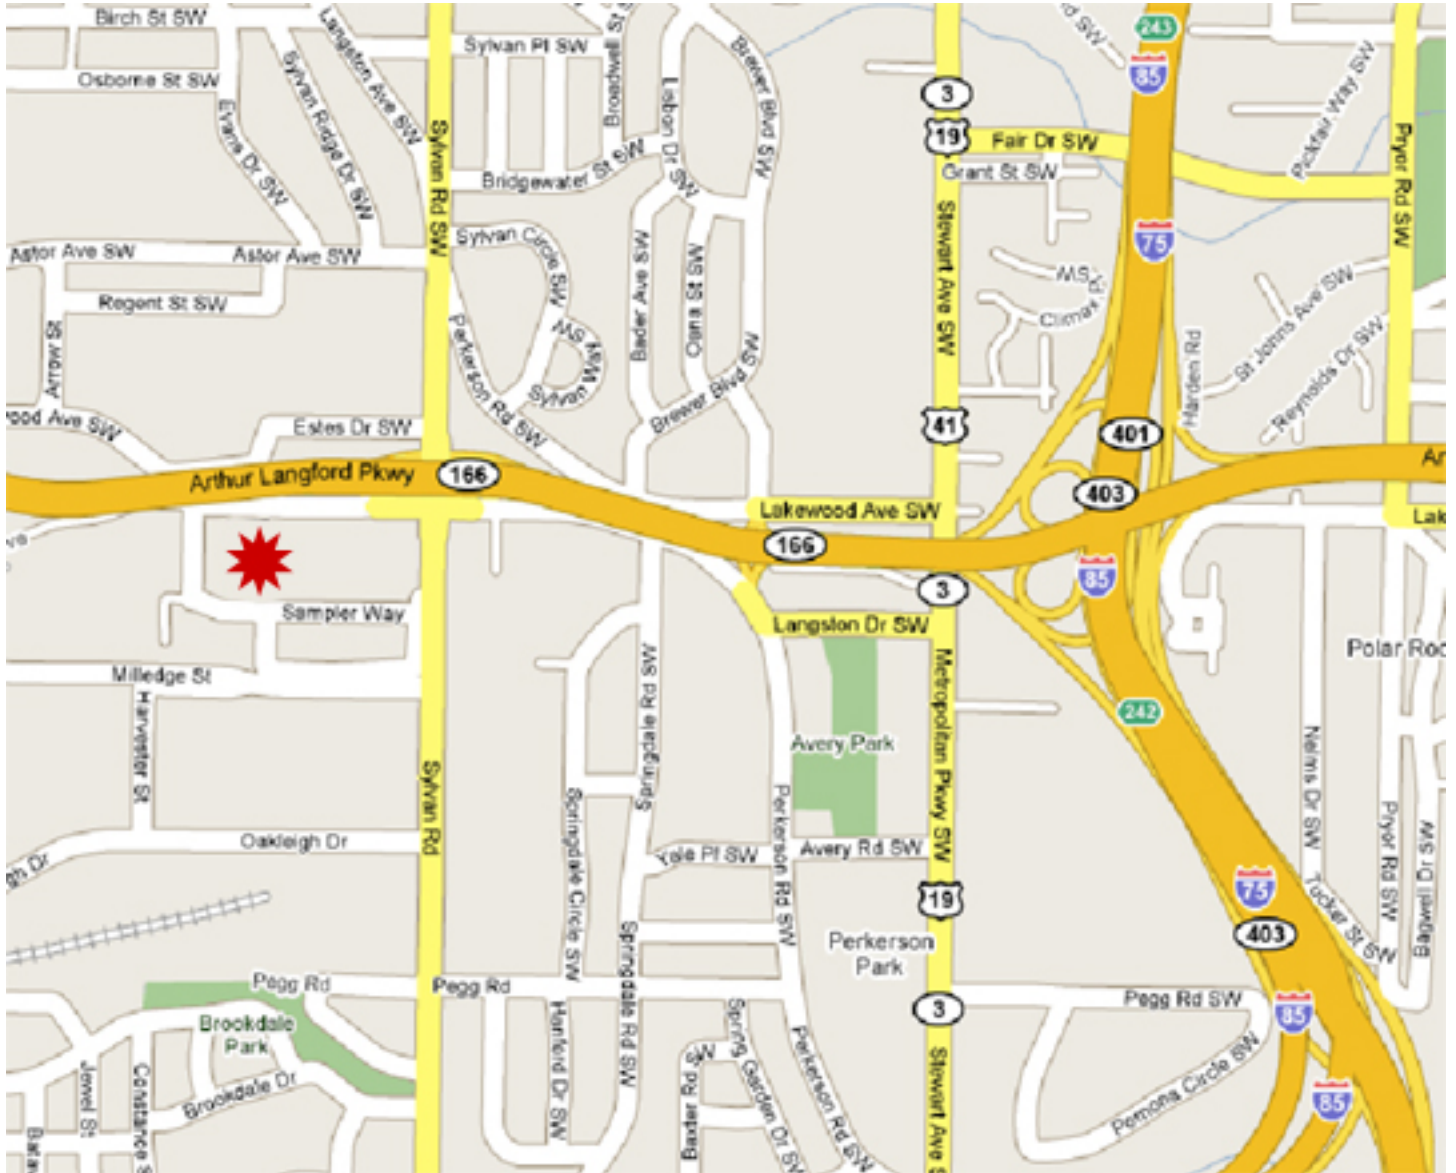

CLOSE-UP MAP

Soho Workshop, Inc. 1015 Sampler Way, East Point Georgia 30344