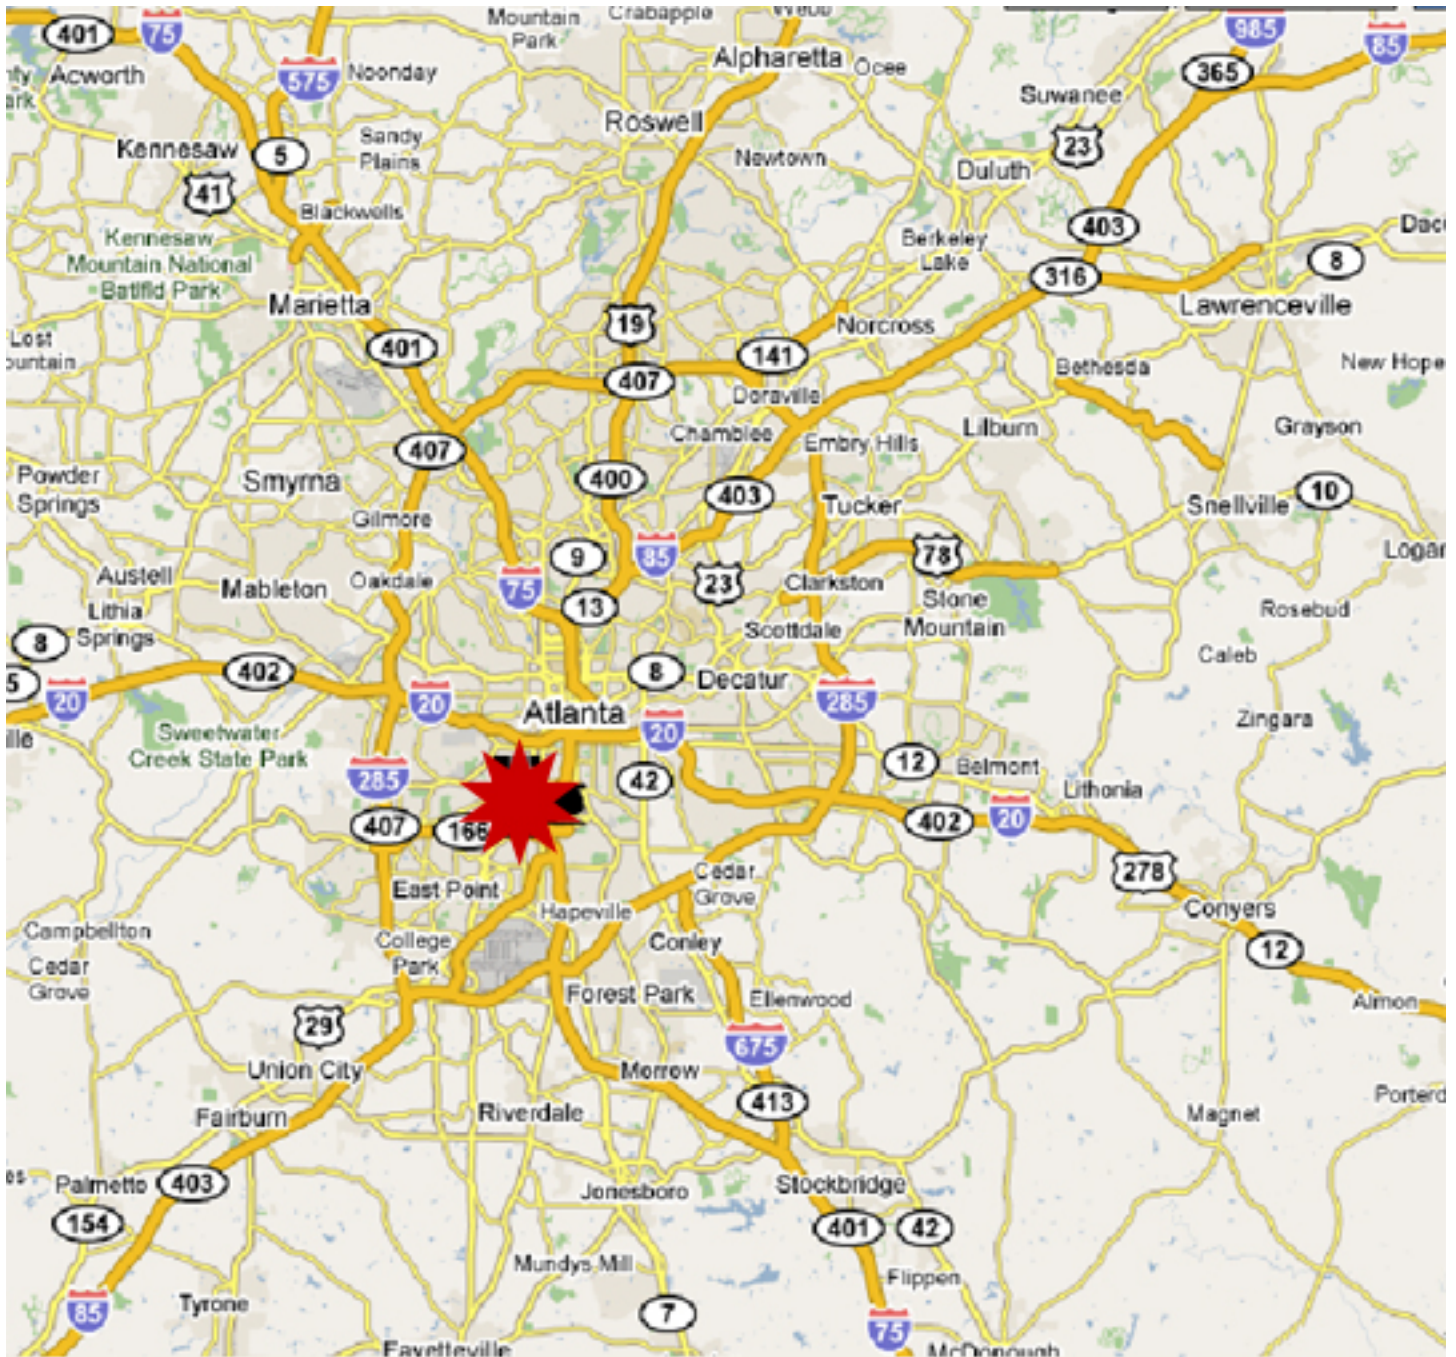

REGIONAL MAP

Soho Workshop, Inc. 1015 Sampler Way, East Point Georgia 30344